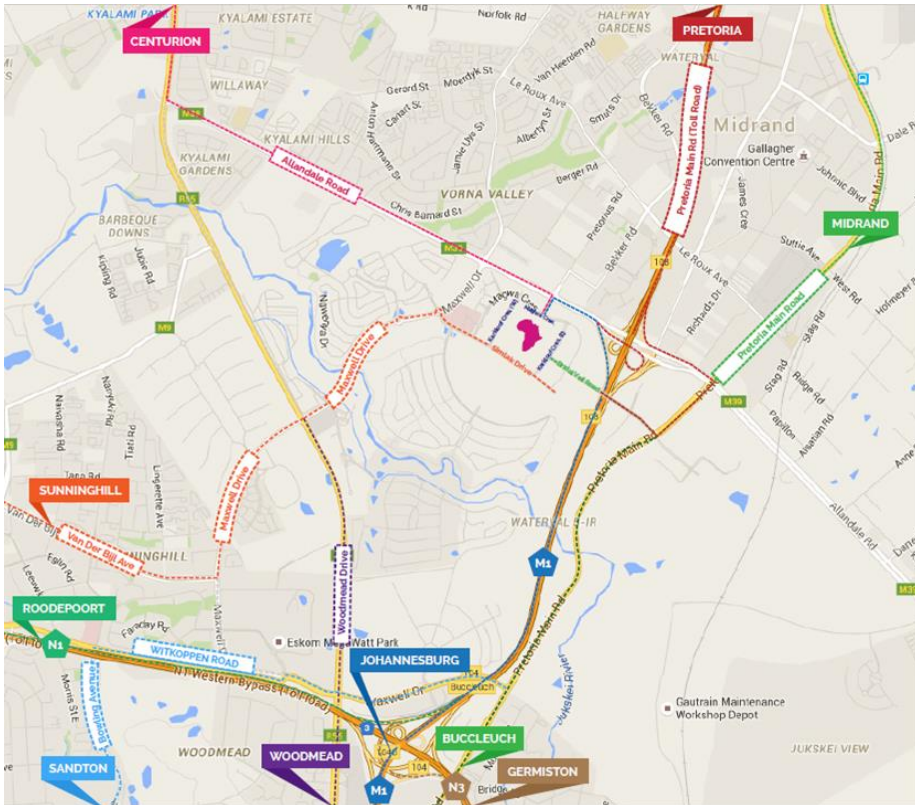

BMW Car Club
Gauteng, South Africa

BMW Car Club Gauteng Concours d'Elegance 2024

Directions: Mall of Africa (Waterfall City Park) -Enter PwC South Africa into Google Maps

Travel on the M1/N1 north or south highway; depending on the direction you are coming from. Take the Allendale Rd. off-ramp and head towards Kyalami. Take the first left onto Lone Creek Cres. and immediately left onto Magwa Cres. then right at the four-way intersection onto Karkloof Cres. Proceed for 450 m and turn right onto Lisbon Ln. at the PwC building, then proceed through the traffic circle (take the 2nd exit) and head onto the service road, where you will be met by a security officer and Club Concours organiser. **On the second page you will find an image of the area to orientate yourself, as well as your final instructions as to what to do on the day.**

BMW Car Club
Gauteng, South Africa

UPON ARRIVAL - INITIAL CHECK-IN

At the initial check-in, you will be directed where to park your car on the Park by one of the judges.

You'll also be required to pay your membership and or entry if you have not already done so.

You'll be issued with a display board showing your details, as well as the class you are competing in, or if your vehicle will be on display. The board must be inserted on the dashboard so it is visible through the windscreen.

Proudly brought to you by

DISPLAY ENTRY: R200
CONCOURS ENTRY: R400
YOU NEED TO BE A CLUB MEMBER TO ENTER
MAXIMUM AMOUNT OF BMWs: 80
PRIZE GIVING: 15:00

BMW Midrand