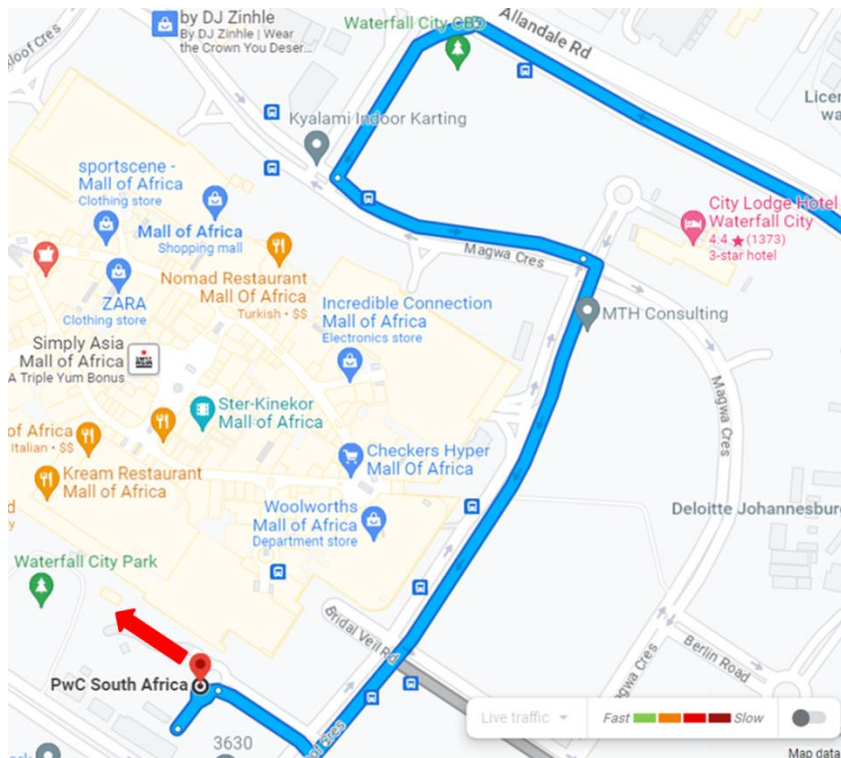

BMW Car Club
Gauteng, South Africa

BMW Car Club Gauteng Concours d'Elegance 2024

Directions: Mall of Africa (Waterfall City Park) -Enter PwC South Africa into Google Maps

Travel on the M1/N1 north or south highway; depending on the direction you are coming from. Take the Allendale Rd. off-ramp and head towards Kyalami. Take the first left onto Lone Creek Cres. and immediately left onto Magwa Cres. then right at the four-way intersection onto Karkloof Cres. Proceed for 450 m and turn right onto Lisbon Ln. at the PwC building, then proceed through the traffic circle (take the 2nd exit) and head onto the service road, where you will be met by a security officer and Club Concours organiser. **On the second page you will find an image of the area to orientate yourself, as well as your final instructions as to what to do on the day.**

BMW Car Club
Gauteng, South Africa

UPON ARRIVAL - INITIAL CHECK-IN

At the initial check-in, you will be directed where to park your car on the Park by one of the judges.

You'll also be required to pay your membership and or entry if you have not already done so.

You'll be issued with a display board showing your details, as well as the class you are competing in, or if your vehicle will be on display. The board must be inserted on the dashboard so it is visible through the windscreen.